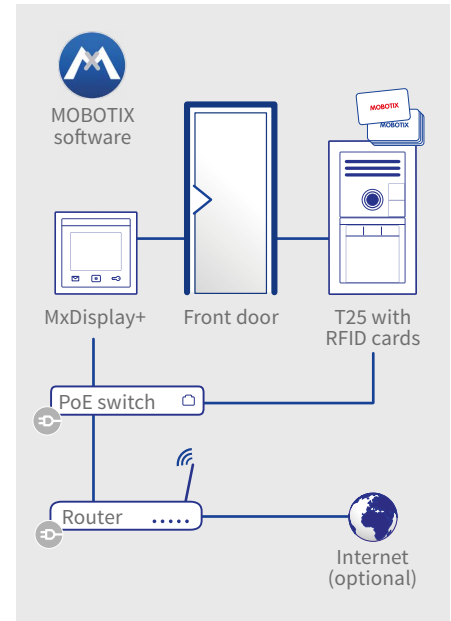

Perfect Plug&Play

The new IP video set represents the perfect start into the world of smart home and increases the level of comfort and security in every home. Thanks to the complete pre-configuration, the set works immediately after power-up. It consists of the T25 IP Video Door Station and video counter station MxDisplay+. The T25 includes all MOBOTIX innovations like a real 180° panoramic view for perfect entrance coverage without any blind spots. Keyless access is supported by the MOBOTIX bell module and the included RFID badges.

Advanced IP Video Door Station

With the T25 and its modular product portfolio it is possible to realize an intercom door station with 180° panoramic view, bell button and RFID-based access control, automatic alarm notification and video messaging.

Optional Remote Access

Talking with a person in front of a door or switching the light remotely from anywhere in the world via smartphone is reality¹.

Smartphone Power in the Wall

MxDisplay+ is very intuitive and supports gesture control like a smartphone. It manages access to the T25 IP Video Door Station as well as time-based access control of the entrance, reads and writes RFID transponders without any PC or additional infrastructure.

Delivery of IP Video Entrance Set Order Code: MX-T25-SMART-SET1

T25 IP Video Door Station with BellRFID

Video intercom MxDisplay+

RFID cards (1 x admin, 6 x user)

Mounting accessories

PoE switch and router are not included.