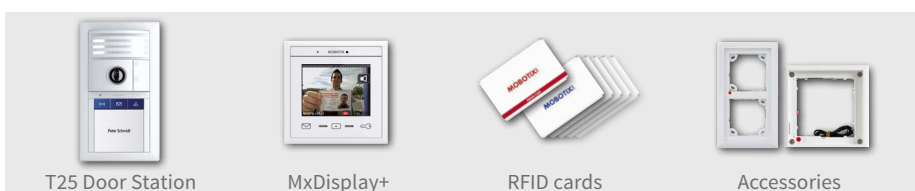

Optional Remote Access

Talking with a person in front of a door or switching the light remotely from anywhere in the world via smartphone is reality¹.

Smartphone Power in the Wall

MxDisplay+ is very intuitive and supports gesture control like a smartphone. It manages access to the T25 IP Video Door Station as well as time-based access control of the entrance, reads and writes RFID transponders without any PC or additional infrastructure.

Delivery of IP Video Entrance Set Order Code: MX-T25-SMART-SET1

T25 IP Video Door Station with BellRFID

Video intercom MxDisplay+

RFID cards (1 x admin, 6 x user)

Mounting accessories

PoE switch and router are not included.

- **Pre-Configured and Complete**
With IP Video Door Station and touch video intercom
- **Perfect Compatibility**
Immediate start without further configuration
- **Touch Video Intercom**
Intuitive smart home control with MxDisplay+
- **Full 180° Panorama**
No blind spots, no surprises
- **Keyless Entry**
Individual RFID badges included
- **Scalable and Future-Proof**
More cameras and features to add
- **Comfortable and Safe**
Two way communication and encryption